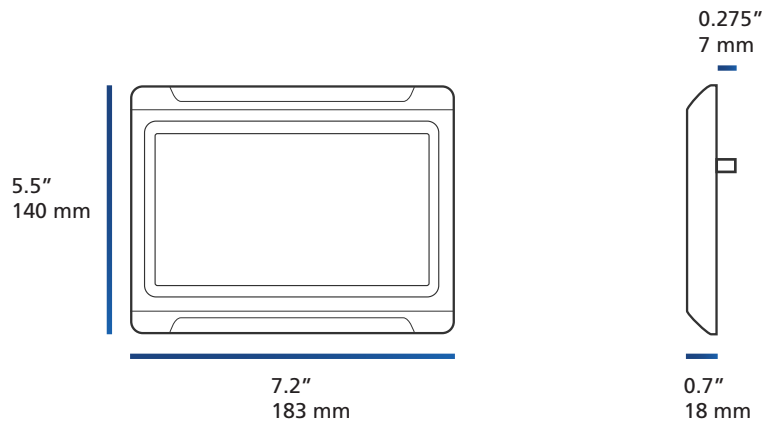

PART # 808-0890

PRODUCT FEATURES

- Monitor and control system information with ease
- High-resolution 7" LCD panel (1024 x 600)
- Convenient back connectors for wall-mounting capability
- Includes HDMI and USB cables for immediate setup
- Equipped with strain relief device to secure cables

Part # 808-1888

PRELIMINARY DATA. SPECIFICATIONS SUBJECT TO CHANGE

XANTREX GATEWAY TOUCHSCREEN PANEL DIMENSIONS

www.xantrex.com
CUSTOMER CARE: 1.800.670.0707