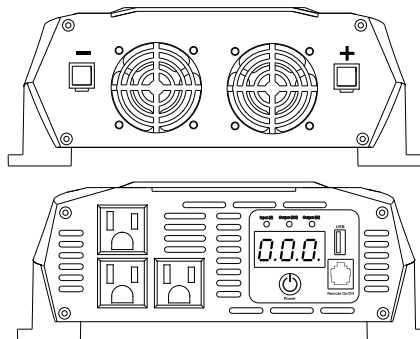

To determine the required wattage for a device. Look up the required Amps a device is rated. This Amperage is found on the device's I.D tag found on the back of the device. Multiply the Amps x Volts = Watts.

©2015 Cobra Electronics Corporation, 6500 West Cortland Street, Chicago, IL 60707, US

Cobra®, Nothing Comes Close to a Cobra®, Pentagon Protection® and the snake design are registered trademarks of Cobra Electronics Corporation, USA.

Cobra Electronics Corporation™ is a trademark of Cobra Electronics Corporation, USA.

iPod® is a registered trademark of Apple Computer Incorporated.

Blackberry® is a registered trademark of Research In Motion Limited Corporation, Canada.